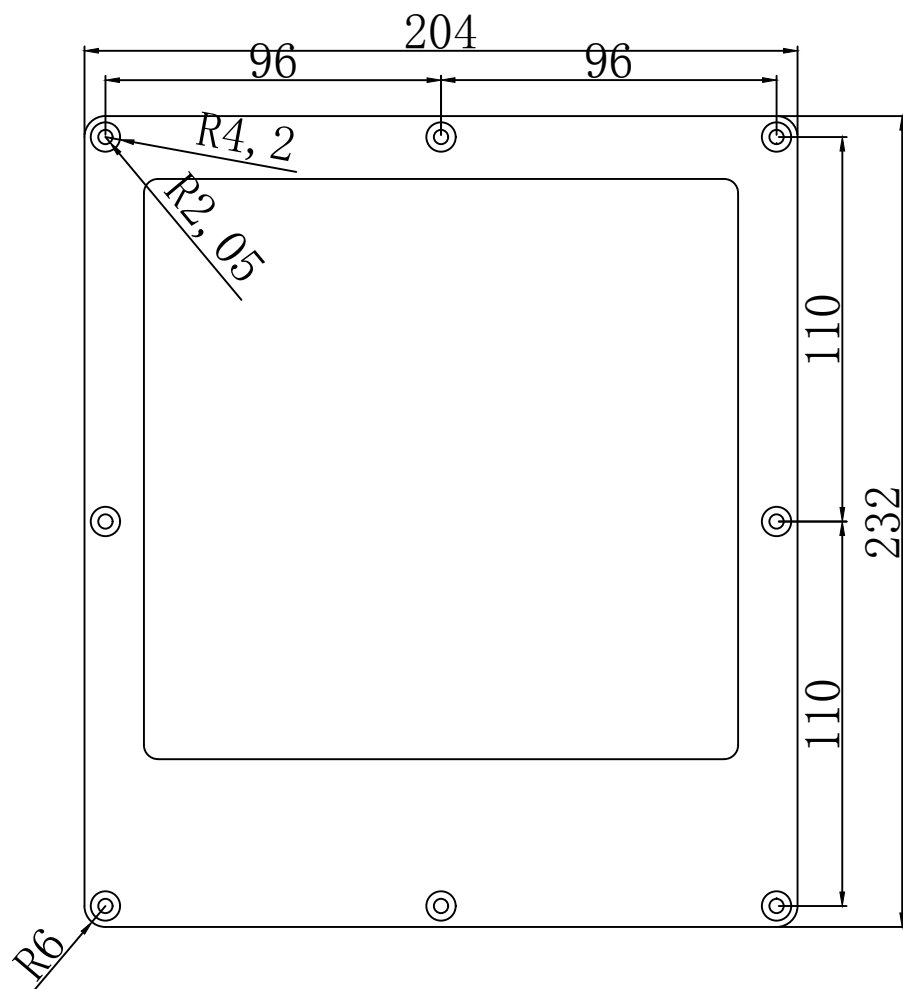

DDQ6-2 Faceplate

DDQ6-2 面板

Front Panel of the Box (Side View)

音箱前面板 (侧视图)