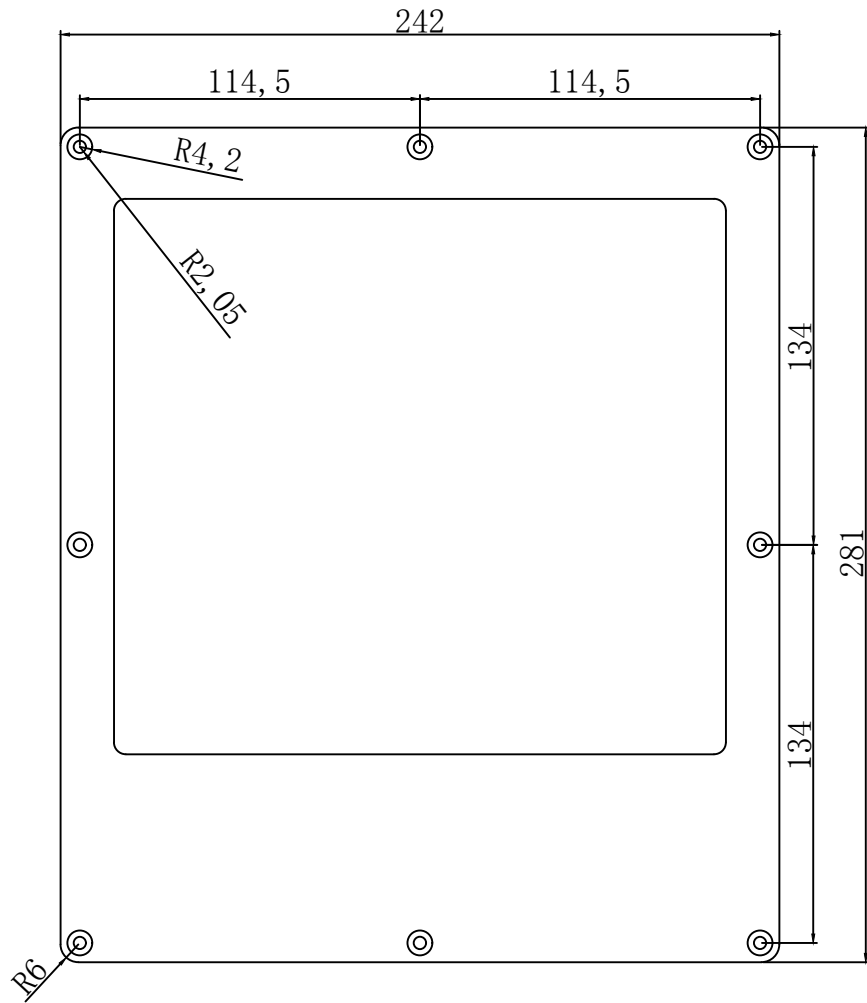

DDQ8-2 PANEL  
DDQ8-2 面板

Front Panel of the Box (SIDE VIEW)  
音箱前面板 (侧视图)